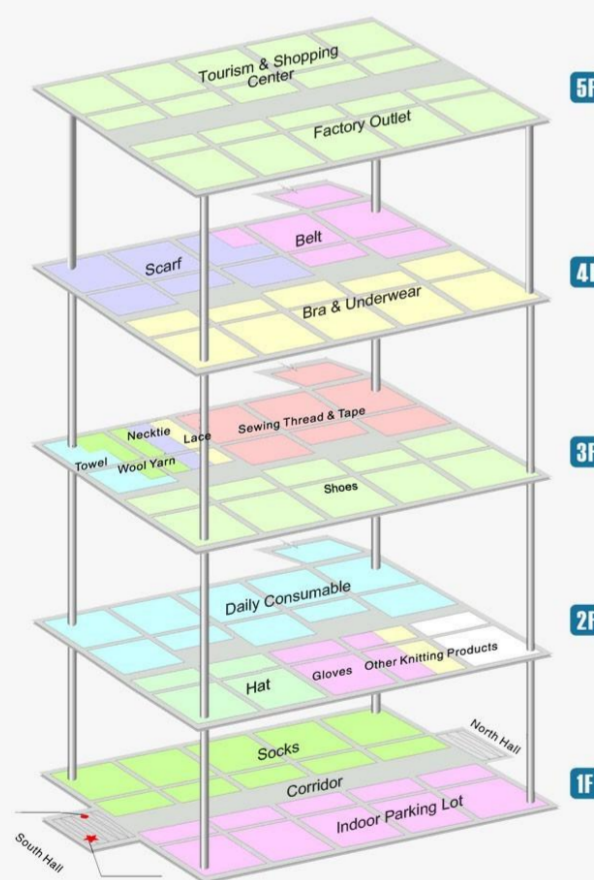

YIWU INTERNATIONAL TRADE MARKET MAP

DISTRICT 1 of International Trade Market

Floor 1 : Artificial Flower , Artificial Flower Accessory , Toys
 Floor 2 : Hair Ornament , Jewelry
 Floor 3 : Festival Crafts, Decorative Craft, Ceramic Crystal , Tourism Crafts , Jewelry Accessory, Photo Frame
 Floor 4 : Manufacturers Direct Sales Center

www.dolphinyw.com

DISTRICT 4 of International Trade Market

Floor 1 : Socks
 Floor 2 : Daily Consumable , Hat , Gloves
 Floor 3 : Towel , Wool Yarn , Necktie ,Lace Sewing Thread & Tape
 Floor 4 : Scarf , Belt , Bra & Underwear

www.dolphinyw.com

DISTRICT 2 of International Trade Market

Floor 1 : Rain Wear, Packing & Poly Bags , Umbrellas , Suitcases & Bags
 Floor 2 : Electric Products, Hardware Tools & Fittings
 Floor 3 : Home Appliance , Electronics & Digital /Battery/Lamps/Flashlights, Telecommunication Equipment, Clocks & Watches
 Floor 4 : Hardware & Electric Appliance , Luggage & Handbag ,Clocks & Watches

www.dolphinyw.com

DISTRICT 5 of International Trade Market

Floor 1 : Imported Products, African Products , Jewelry , Arts & Crafts Photo Frame , Consumer Goods , Foods
 Floor 2 : Beddings
 Floor 3 : Towel , Knitting Material, Fabrics , Curtain
 Floor 4 : Auto (Motor) Accessories