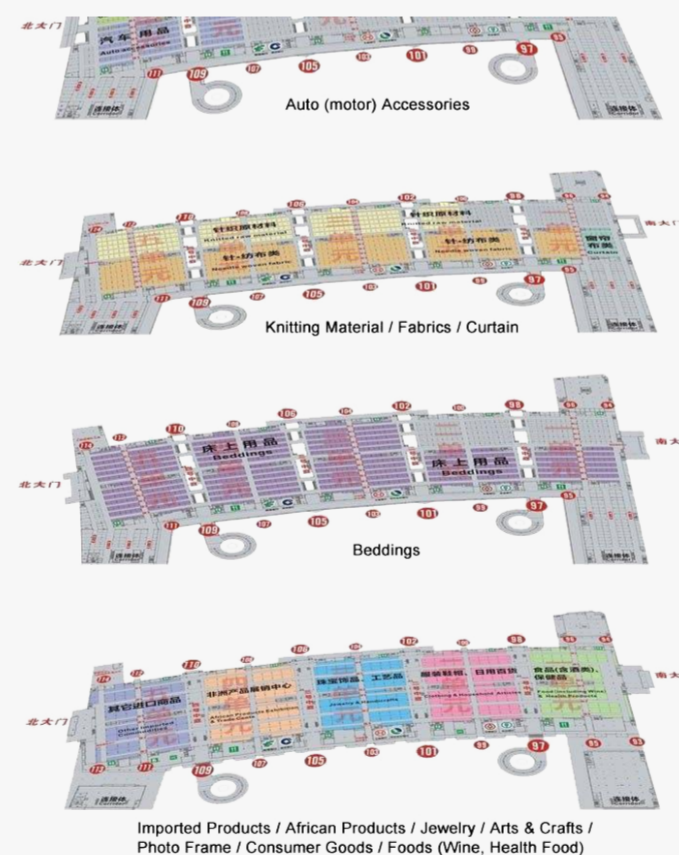

YIWU INTERNATIONAL TRADE MARKET MAP

DISTRICT 1 of International Trade Market

Floor 1 : Artificial Flower , Artificial Flower Accessory , Toys
 Floor 2 : Hair Ornament , Jewelry
 Floor 3 : Festival Crafts, Decorative Craft, Ceramic Crystal , Tourism Crafts , Jewelry Accessory, Photo Frame
 Floor 4 : Manufacturers Direct Sales Center

www.dolphinyw.com

DISTRICT 4 of International Trade Market

Floor 1 : Socks
 Floor 2 : Daily Consumable , Hat , Gloves
 Floor 3 : Towel , Wool Yarn , Necktie ,Lace Sewing Thread & Tape
 Floor 4 : Scarf , Belt , Bra & Underwear

www.dolphinyw.com

DISTRICT 2 of International Trade Market

Floor 1 : Rain Wear, Packing & Poly Bags , Umbrellas , Suitcases & Bags
 Floor 2 : Electric Products, Hardware Tools & Fittings
 Floor 3 : Home Appliance , Electronics & Digital /Battery/Lamps/Flashlights, Telecommunication Equipment, Clocks & Watches
 Floor 4 : Hardware & Electric Appliance , Luggage & Handbag ,Clocks & Watches

www.dolphinyw.com

DISTRICT 5 of International Trade Market

Floor 1 : Imported Products, African Products , Jewelry , Arts & Crafts Photo Frame , Consumer Goods , Foods
 Floor 2 : Beddings
 Floor 3 : Towel , Knitting Material, Fabrics , Curtain
 Floor 4 : Auto (Motor) Accessories