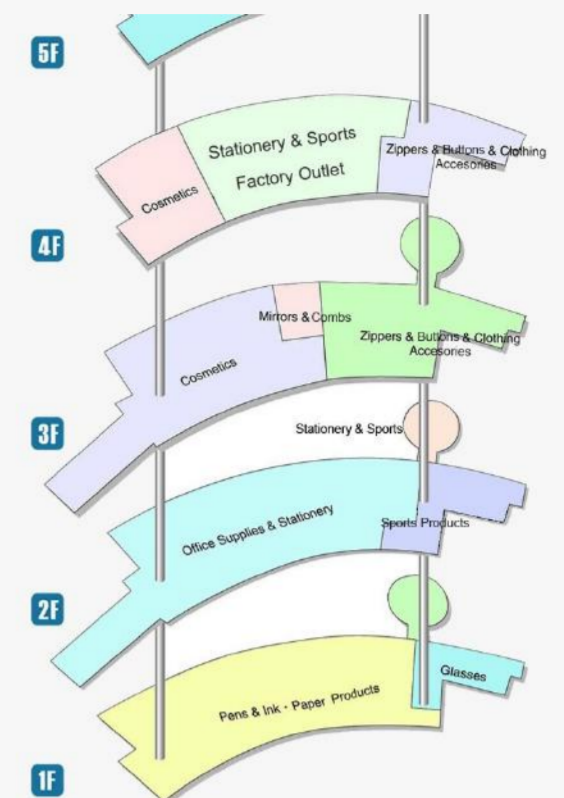

www.dolphinyw.com

DISTRICT 4 of International Trade Market

Floor 1 : Socks
 Floor 2 : Daily Consumable , Hat , Gloves
 Floor 3 : Towel , Wool Yarn , Necktie ,Lace Sewing Thread & Tape
 Floor 4 : Scarf , Belt , Bra & Underwear

www.dolphinyw.com

DISTRICT 2 of International Trade Market

Floor 1 : Rain Wear, Packing & Poly Bags , Umbrellas , Suitcases & Bags
 Floor 2 : Electric Products, Hardware Tools & Fittings
 Floor 3 : Home Appliance , Electronics & Digital /Battery/Lamps/Flashlights, Telecommunication Equipment, Clocks & Watches
 Floor 4 : Hardware & Electric Appliance , Luggage & Handbag ,Clocks & Watches

www.dolphinyw.com

DISTRICT 5 of International Trade Market

Floor 1 : Imported Products, African Products , Jewelry , Arts & Crafts Photo Frame , Consumer Goods , Foods
 Floor 2 : Beddings
 Floor 3 : Towel , Knitting Material, Fabrics , Curtain
 Floor 4 : Auto (Motor) Accessories

www.dolphinyw.com

DISTRICT 3 of International Trade Market

Floor 1 : Pens & Ink , Paper Products , Glasses
 Floor 2 : Office Supplies & Stationery , Sports Products , Stationery & Sports
 Floor 3 : Cosmetics , Mirrors & Combs , Zippers & Buttons & Clothing Accessories
 Floor 4 : Manufacturers Direct Sales Center