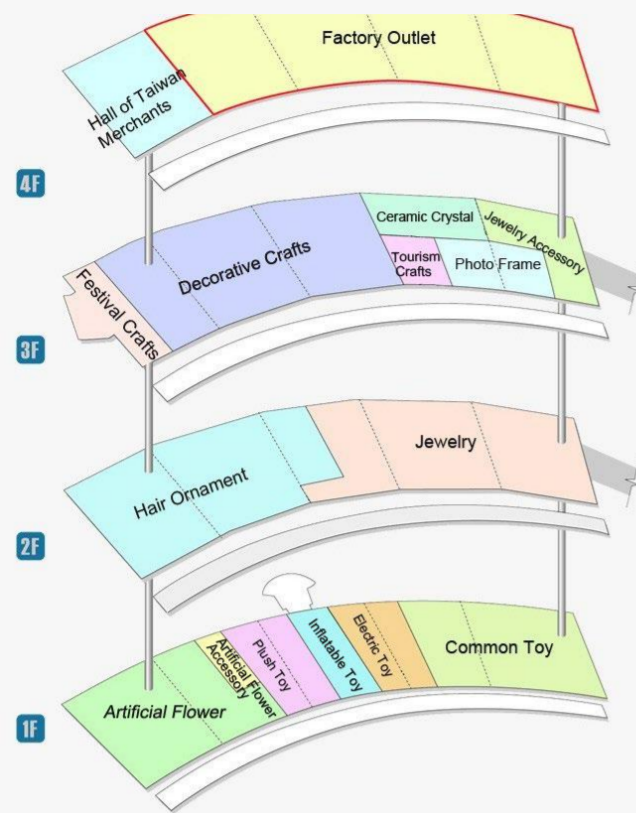

YIWU INTERNATIONAL TRADE MARKET MAP

DISTRICT 1 of International Trade Market

Floor 1 : Artificial Flower , Artificial Flower Accessory , Toys
 Floor 2 : Hair Ornament , Jewelry
 Floor 3 : Festival Crafts, Decorative Craft, Ceramic Crystal , Tourism Crafts , Jewelry Accessory, Photo Frame
 Floor 4 : Manufacturers Direct Sales Center

www.dolphinyw.com

DISTRICT 4 of International Trade Market

Floor 1 : Socks
 Floor 2 : Daily Consumable , Hat , Gloves
 Floor 3 : Towel , Wool Yarn , Necktie ,Lace Sewing Thread & Tape
 Floor 4 : Scarf , Belt , Bra & Underwear

www.dolphinyw.com

DISTRICT 5 of International Trade Market

Floor 1 : Imported Products, African Products , Jewelry , Arts & Crafts Photo Frame , Consumer Goods , Foods
 Floor 2 : Beddings
 Floor 3 : Towel , Knitting Material, Fabrics , Curtain
 Floor 4 : Auto (Motor) Accessories

www.dolphinyw.com

DISTRICT 3 of International Trade Market

Floor 1 : Pens & Ink , Paper Products , Glasses
 Floor 2 : Office Supplies & Stationery , Sports Products , Stationery & Sports
 Floor 3 : Cosmetics , Mirrors & Combs , Zippers & Buttons & Clothing Accessories
 Floor 4 : Manufacturers Direct Sales Center