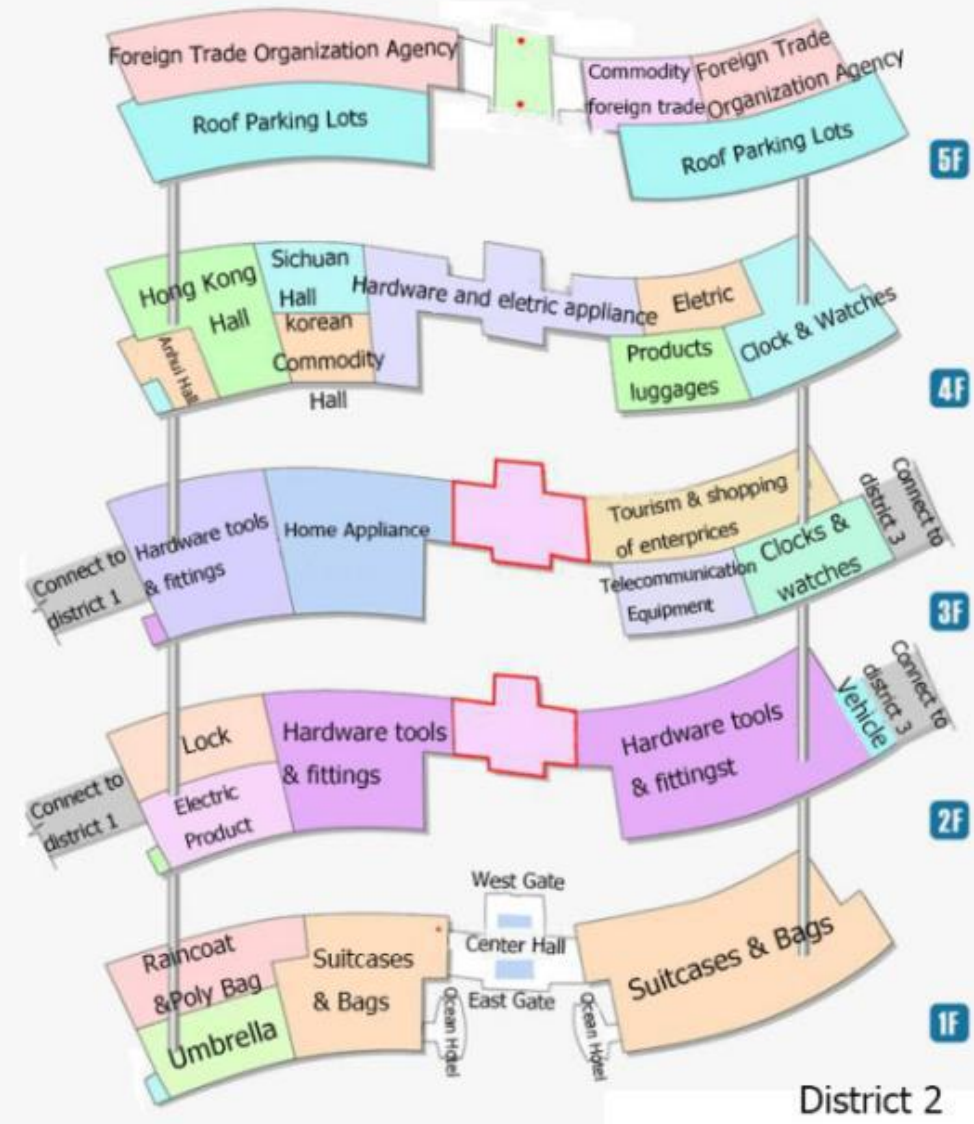

District2 of Yiwu Intl Trade City