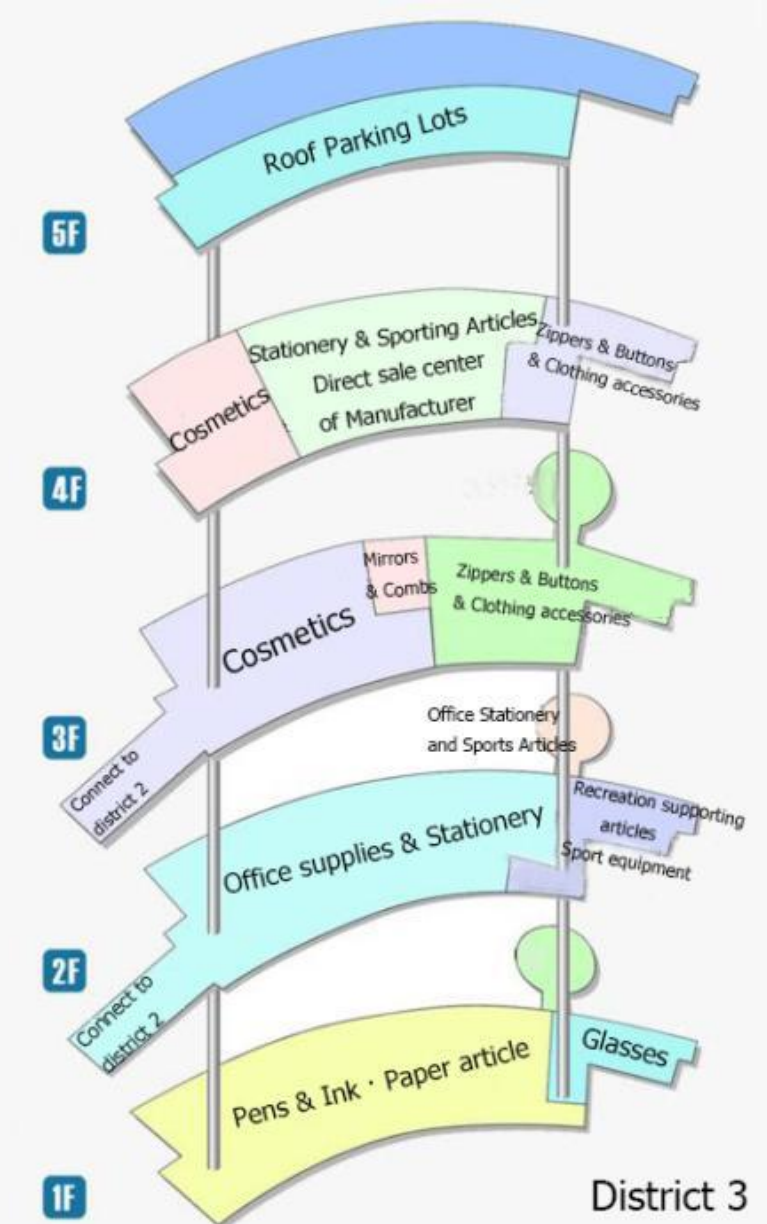

## Showroom

# Yiwu Market a sea of small commodities

Yiwu international trade city is the world's largest small commodities market. The Futian market is divided into 5 districts covering an area of 4 million square meters for 75000 booths. Over 400,000 kinds of products are exhibited there.

The categories includes : Toys , jewelry & ornament, crafts , picture frames , bags, umbrelle, vehicles, hardware tools& accessories, locks , kitchen products ,home appliances, Battery , Lamp , clock & watch , eyeglasses, pen & inks , paper products, stationery , Apparel accessories, Cosmetics , Kinnted products, socks , hats , belt, accessories, Scarf, bra & underwares , Beddings, Needle, Auto accessories etc.

District1 of Yiwu Intl Trade City

District2 of Yiwu Intl Trade City

District3 of Yiwu Intl Trade City

District4 of Yiwu Intl Trade City

District5 of Yiwu Intl Trade City