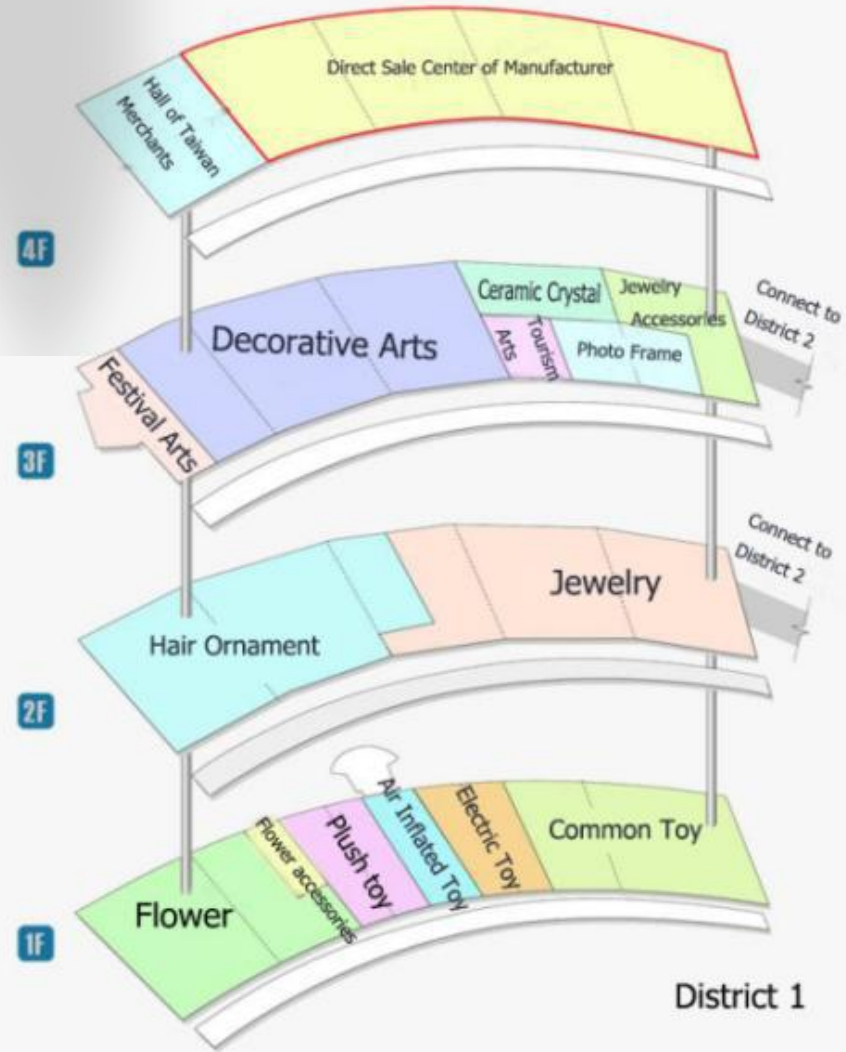

District1 of Yiwu Intl Trade City