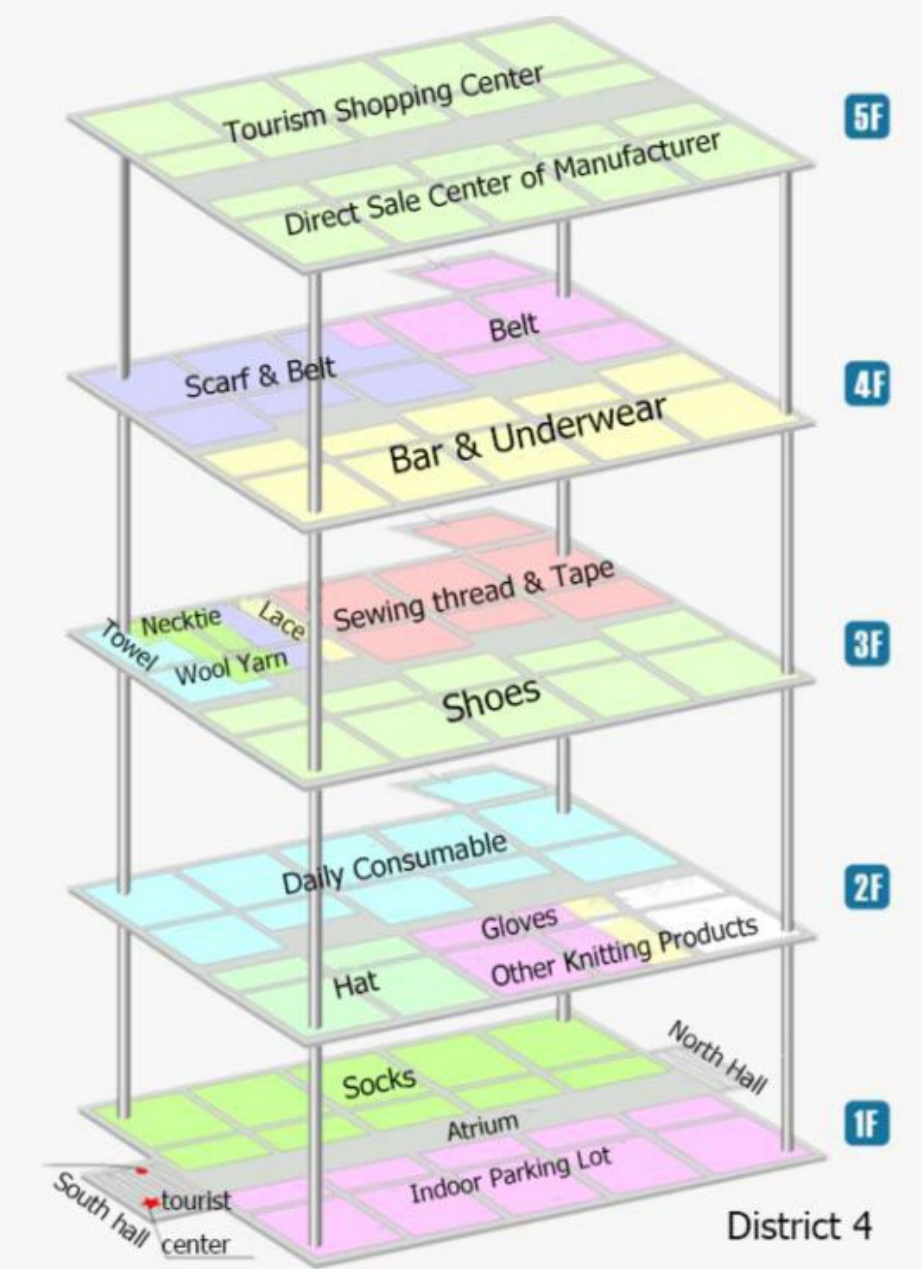

District4 of Yiwu Intl Trade City